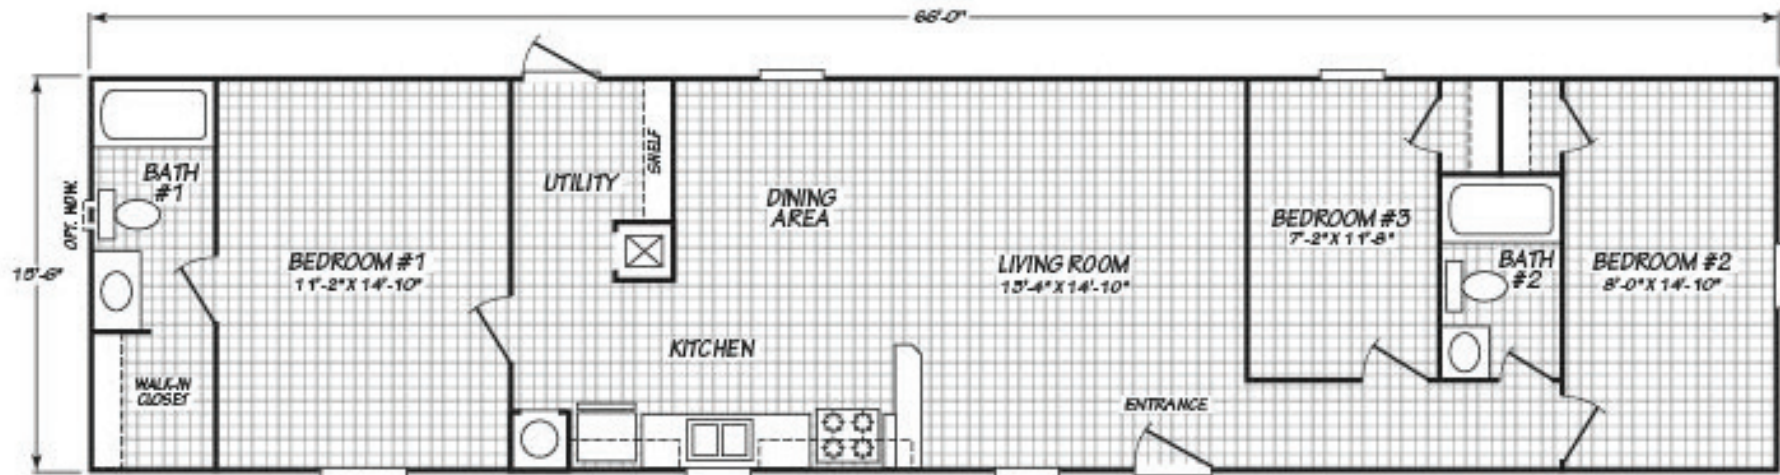

Country Manor 16663M

1023 Sq. Ft. | 3 Bedrooms | 2 Bathrooms

ALTERNATE 2 BEDROOM