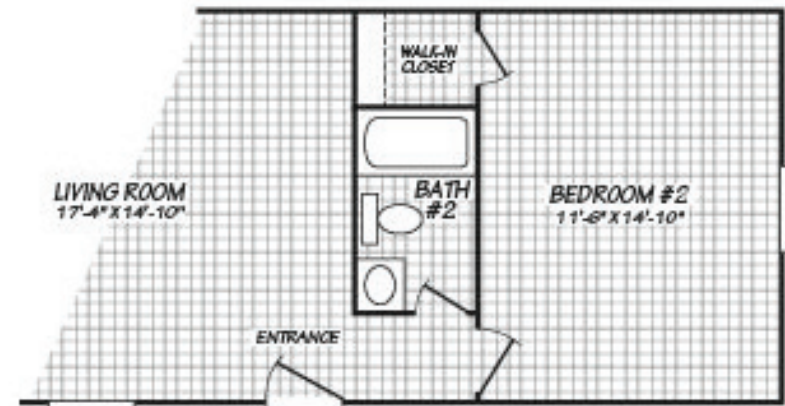

Country Manor 16663M

1023 Sq. Ft. | 3 Bedrooms | 2 Bathrooms

ALTERNATE 2 BEDROOM