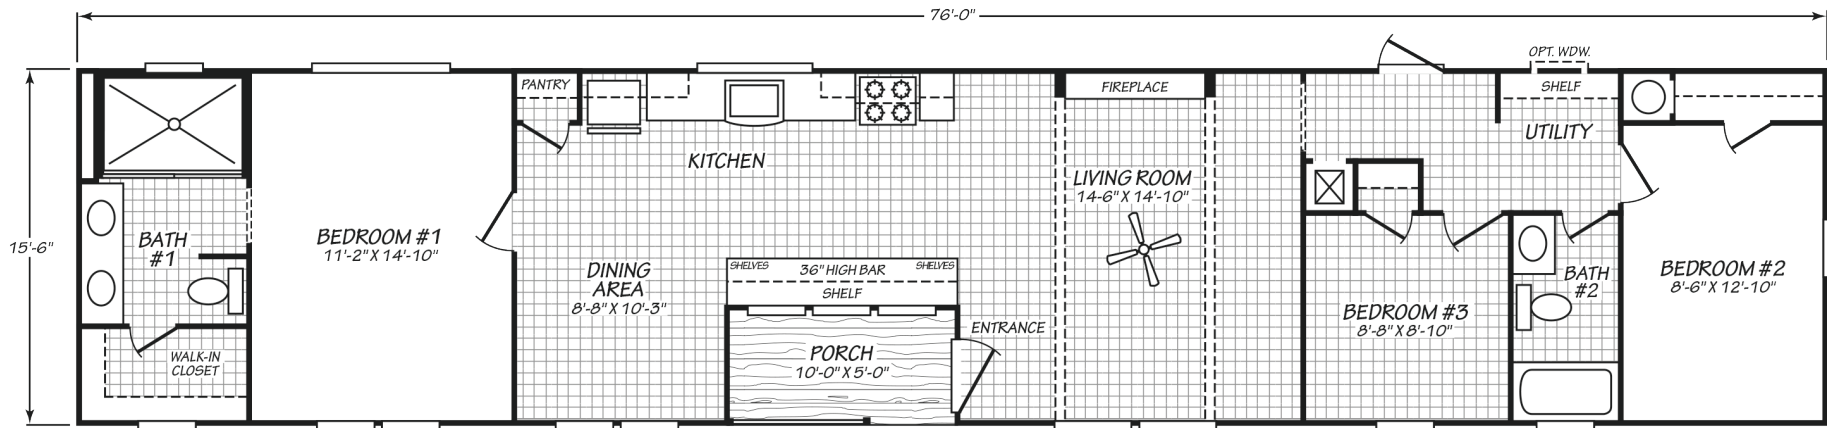

# Pegasus 17763H

1128 Sq. Ft. | 3 Bedrooms | 2 Bathrooms

ALTERNATE ISLAND PLAN