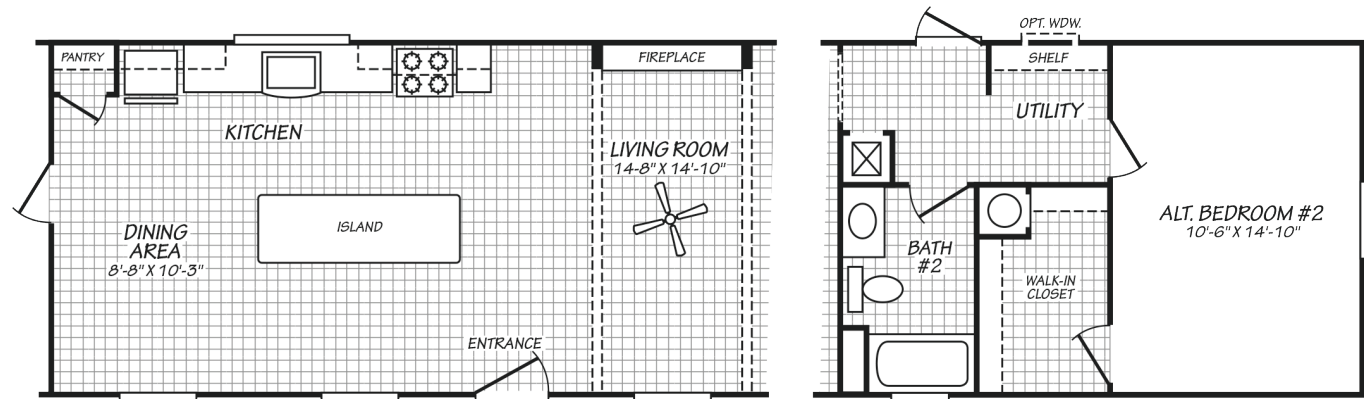

# Pegasus 17763H

1128 Sq. Ft. | 3 Bedrooms | 2 Bathrooms

ALTERNATE ISLAND PLAN